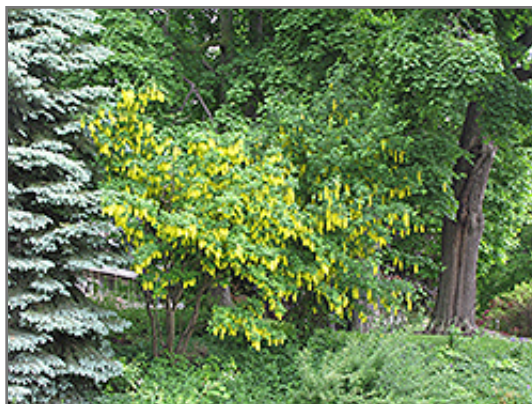

Weeping Laburnum in bloom
Photo courtesy of NetPS Plant Finder

ROBSON PRODUCTION SALES YARD & HEAD OFFICE

656 Robson Road
Waterdown, Ontario L8B 1H1
TEL: (905) 689-7433
Email: sales@connon.ca

TRENTON

RR#2, 956A Old Highway #2
Trenton, Ontario K8V 5P5
TEL: (613) 392-0402
Email: trentonsales@connon.ca

Website: www.connon.ca