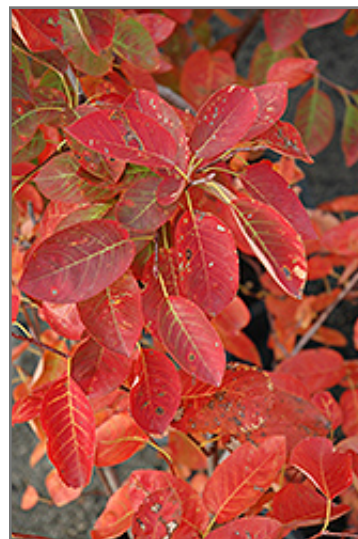

Autumn Brilliance Serviceberry in fall
Photo courtesy of NetPS Plant Finder

ROBSON PRODUCTION SALES YARD & HEAD OFFICE

656 Robson Road
Waterdown, Ontario L8B 1H1
TEL: (905) 689-7433
Email: sales@connon.ca

TRENTON

RR#2, 956A Old Highway #2
Trenton, Ontario K8V 5P5
TEL: (613) 392-0402
Email: trentonsales@connon.ca