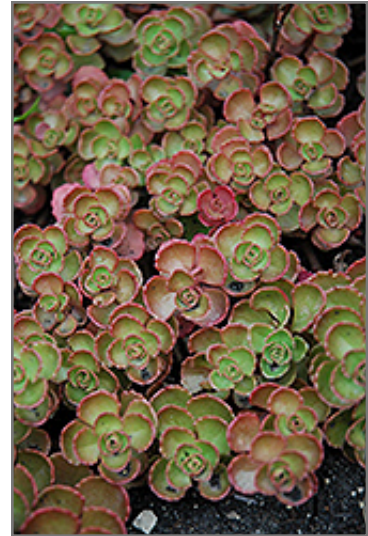

Fulda Glow Stonecrop
Sedum spurium 'Fuldaglut'

Plant Height: 2 inches

Flower Height: 4 inches

Spread: 10 inches

Spacing: 8 inches

Sunlight:

Hardiness Zone: 3a

Other Names: Two Row Stonecrop, Dragon's Blood Stonecrop

Description:

This stunning selection presents attractive bronze-red foliage that keeps its color all season; Rose-red flowers appear on short stalks above the foliage in late summer; looks incredible as a mass planting; drought tolerant and low maintenance

Ornamental Features

Fulda Glow Stonecrop is smothered in stunning rose star-shaped flowers with red eyes at the ends of the stems in late summer. Its attractive tiny succulent round leaves emerge light green in spring, turning lime green in colour with distinctive dark red edges and tinges of coppery-bronze. As an added bonus, the foliage turns a gorgeous dark red in the fall. The fruit is not ornamentally significant. The coral-pink stems are very colorful and add to the overall interest of the plant.

Landscape Attributes

Fulda Glow Stonecrop is a dense herbaceous perennial with a ground-hugging habit of growth. It brings an extremely fine and delicate texture to the garden composition and should be used to full effect.