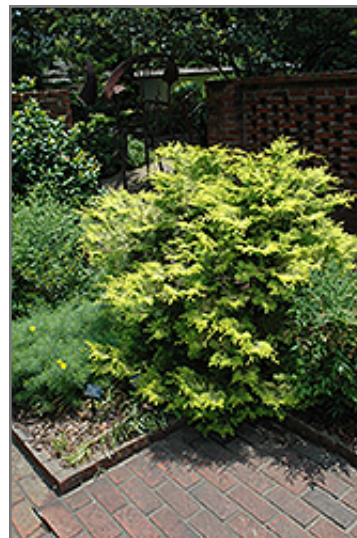

Cripps Gold Falsecypress
Chamaecyparis obtusa 'Crippsii'

Height: 30 feet

Spread: 25 feet

Sunlight: ○ ●

Hardiness Zone: 7a

Description:

Similar to the species but more compact with attractive golden foliage all season long, broadly pyramidal with interesting reddish bark, almost fibrous

Landscape Attributes

Cripps Gold Falsecypress is a multi-stemmed evergreen tree with a distinctive and refined pyramidal form. Its relatively fine texture sets it apart from other landscape plants with less refined foliage.

This is a relatively low maintenance tree. When pruning is necessary, it is recommended to only trim back the new growth of the current season, other than to remove any dieback. It has no significant negative characteristics.

Cripps Gold Falsecypress is recommended for the following landscape applications;

- Accent
- Vertical Accent
- Hedges/Screening

Planting & Growing

Cripps Gold Falsecypress will grow to be about 30 feet tall at maturity, with a spread of 25 feet. It has a low canopy, and should not be planted underneath power lines. It grows at a medium rate, and under ideal conditions can be expected to live for 70 years or more.