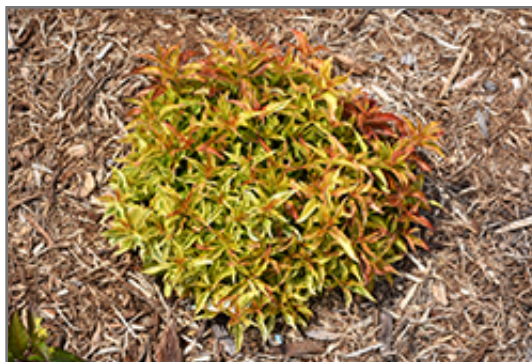

My Monet Sunset Weigela
Photo courtesy of NetPS Plant Finder

ROBSON PRODUCTION SALES YARD & HEAD OFFICE

656 Robson Road
Waterdown, Ontario L8B 1H1
TEL: (905) 689-7433
Email: sales@connon.ca

TRENTON

RR#2, 956A Old Highway #2
Trenton, Ontario K8V 5P5
TEL: (613) 392-0402
Email: trentonsales@connon.ca