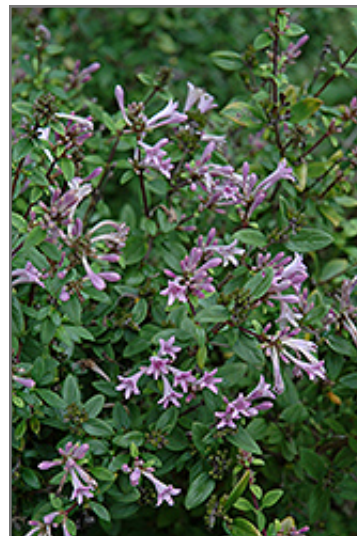

Leptodermis
Leptodermis oblonga

Height: 18 inches

Spread: 18 inches

Sunlight: ○ ●

Hardiness Zone: 5a

Description:

A dwarf mounding shrub that is low growing; fragrant violet-purple flowers appear in late spring; produces flowers throughout much of the growing season on new wood

Ornamental Features

Leptodermis features showy clusters of fragrant violet tubular flowers along the branches from late spring to mid fall. It has green foliage throughout the season. The glossy oval leaves do not develop any appreciable fall colour. The fruit is not ornamentally significant.

Landscape Attributes

Leptodermis is a multi-stemmed deciduous shrub with a mounded form. Its average texture blends into the landscape, but can be balanced by one or two finer or coarser trees or shrubs for an effective composition.

This is a relatively low maintenance shrub, and is best pruned in late winter once the threat of extreme cold has passed. It has no significant negative characteristics.

Leptodermis is recommended for the following landscape applications;

- Mass Planting
- Border Edging
- General Garden Use

Leptodermis flowers
Photo courtesy of NetPS Plant Finder